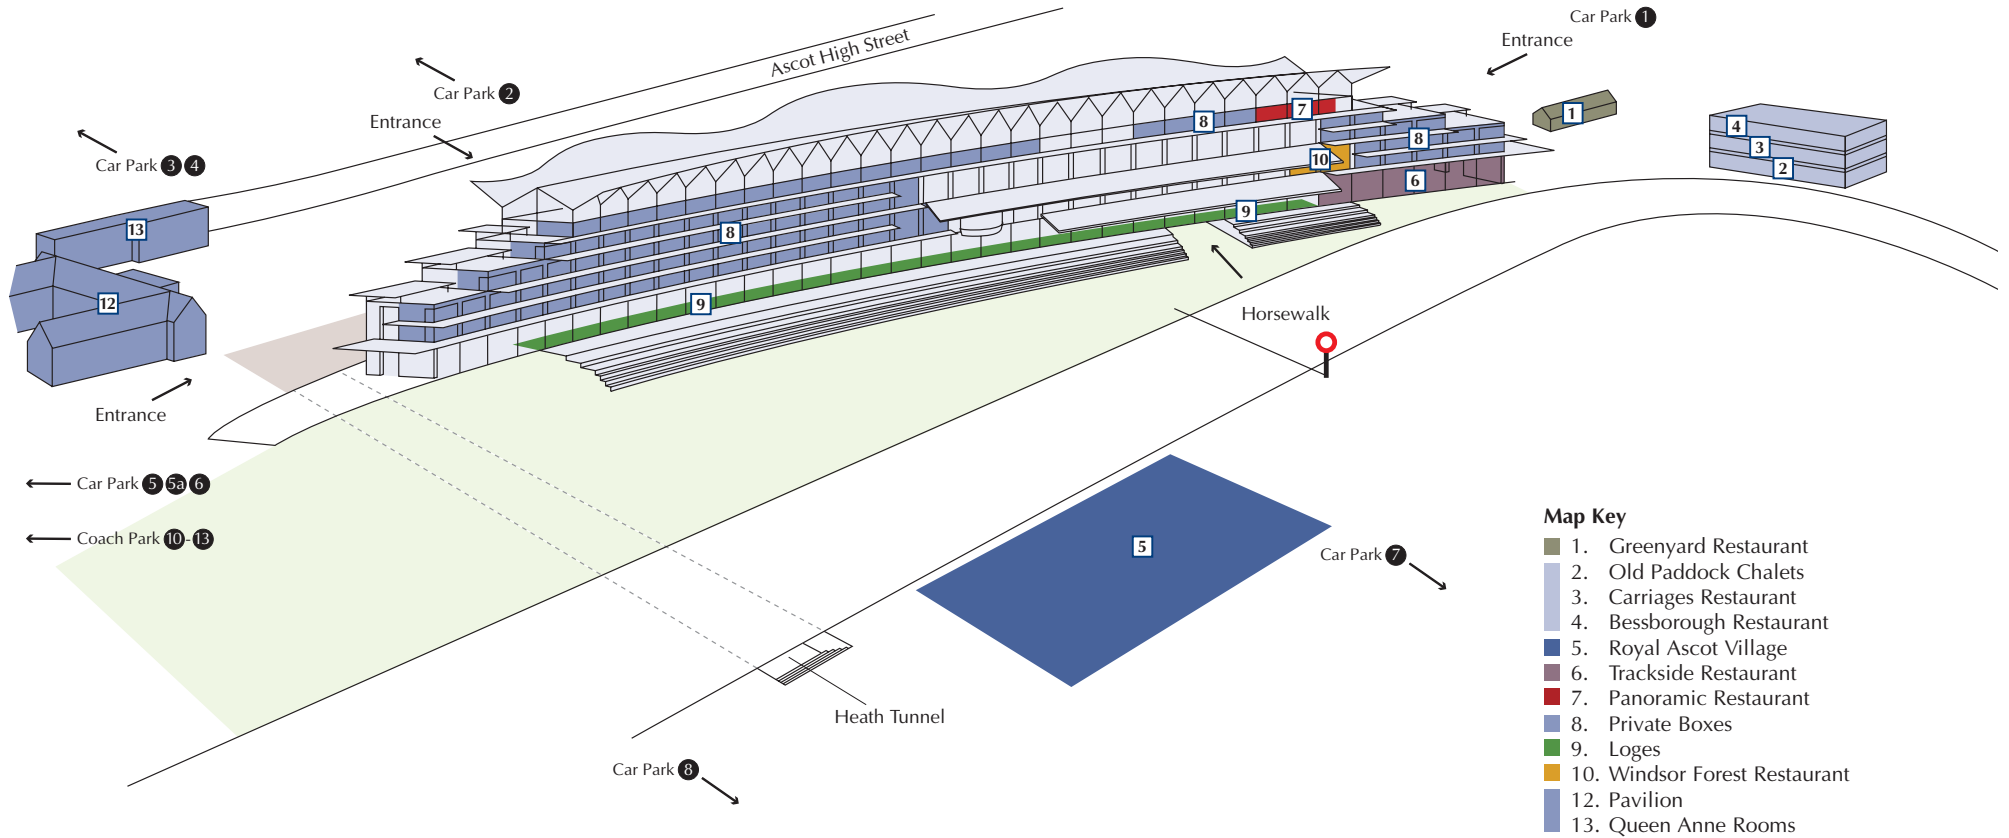

# Track side

# Parade Ring side

- Map Key**
- 1. The Greenyard Restaurant
  - 2. Old Paddock Chalets
  - 3. Carriages Restaurant
  - 4. Bessborough Restaurant
  - 5. Royal Ascot Village
  - 6. Trackside Restaurant (see Track side Map)
  - 7. Panoramic Restaurant (see Track side Map)
  - 8. Private Boxes (see Track side Map)
  - 9. Loges (see Track side Map)
  - 10. Windsor Forest Restaurant (see Track side Map)
  - 11. Parade Ring Restaurant (Level 2)
  - 12. Pavilion
  - 13. Queen Anne Rooms
  - 14. Plaza
  - 15. Parade Ring
  - 16. Old Paddock Restaurant
  - 17. Royal Enclosure Lawn
  - 18. Horsewalk
  - 19. Pre-Parade Ring
  - 20. Old Paddock
  - 21. Royal Ascot Meadow
  - 22. Saddling Boxes
  - 23. Winkfield Underpass