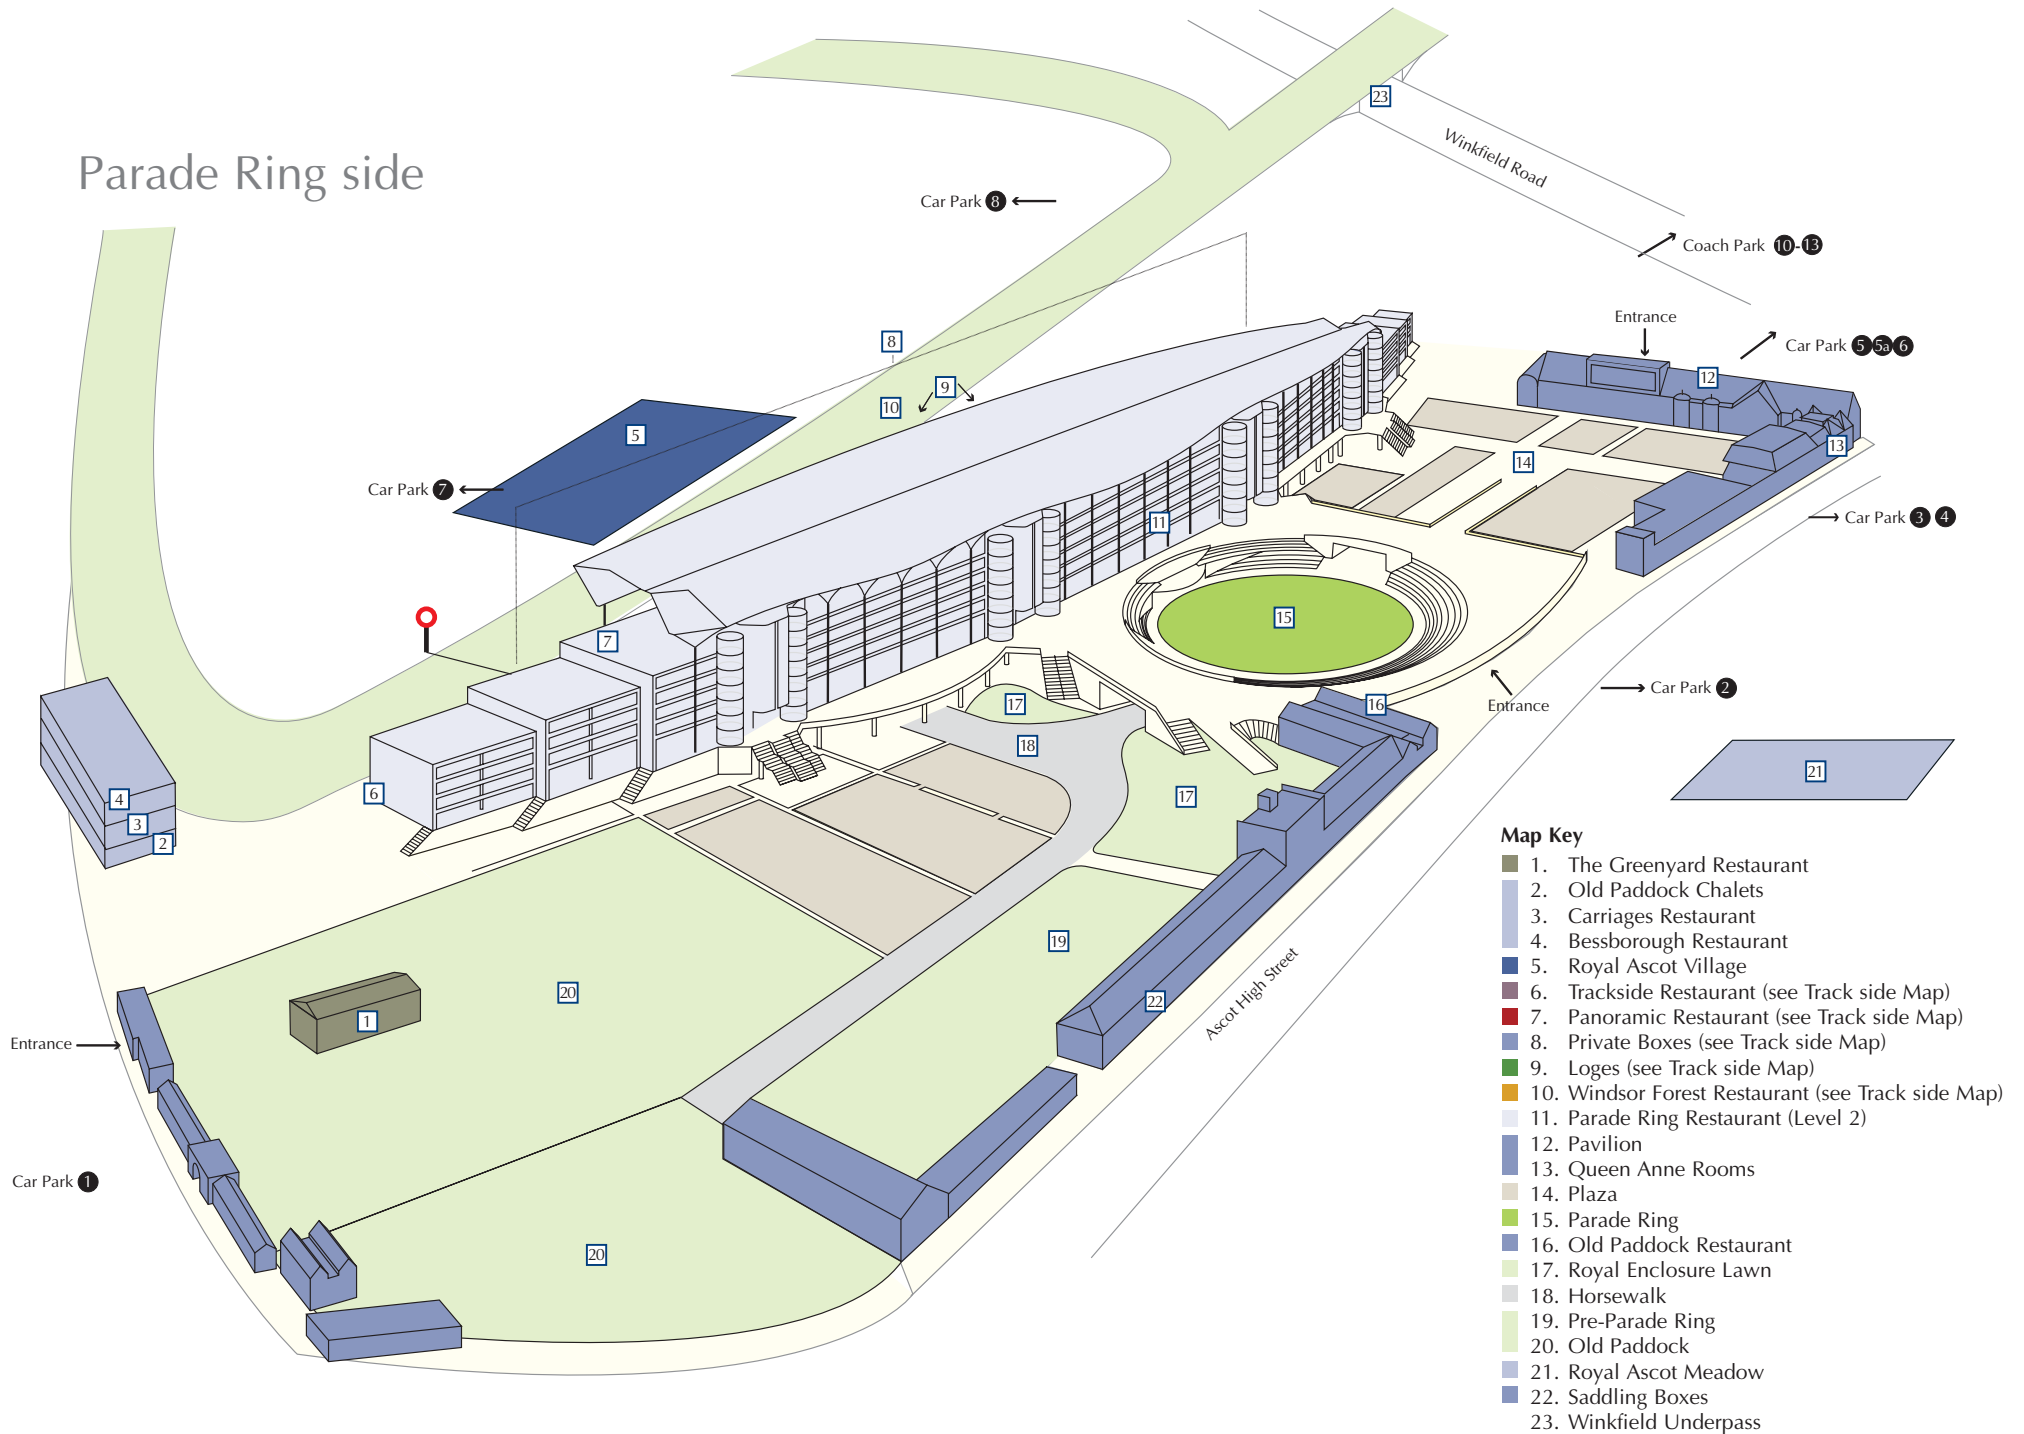

# Track side

# Parade Ring side

- Map Key**
- 1. The Greenyard Restaurant
  - 2. Old Paddock Chalets
  - 3. Carriages Restaurant
  - 4. Bessborough Restaurant
  - 5. Royal Ascot Village
  - 6. Trackside Restaurant (see Track side Map)
  - 7. Panoramic Restaurant (see Track side Map)
  - 8. Private Boxes (see Track side Map)
  - 9. Loges (see Track side Map)
  - 10. Windsor Forest Restaurant (see Track side Map)
  - 11. Parade Ring Restaurant (Level 2)
  - 12. Pavilion
  - 13. Queen Anne Rooms
  - 14. Plaza
  - 15. Parade Ring
  - 16. Old Paddock Restaurant
  - 17. Royal Enclosure Lawn
  - 18. Horsewalk
  - 19. Pre-Parade Ring
  - 20. Old Paddock
  - 21. Royal Ascot Meadow
  - 22. Saddling Boxes
  - 23. Winkfield Underpass